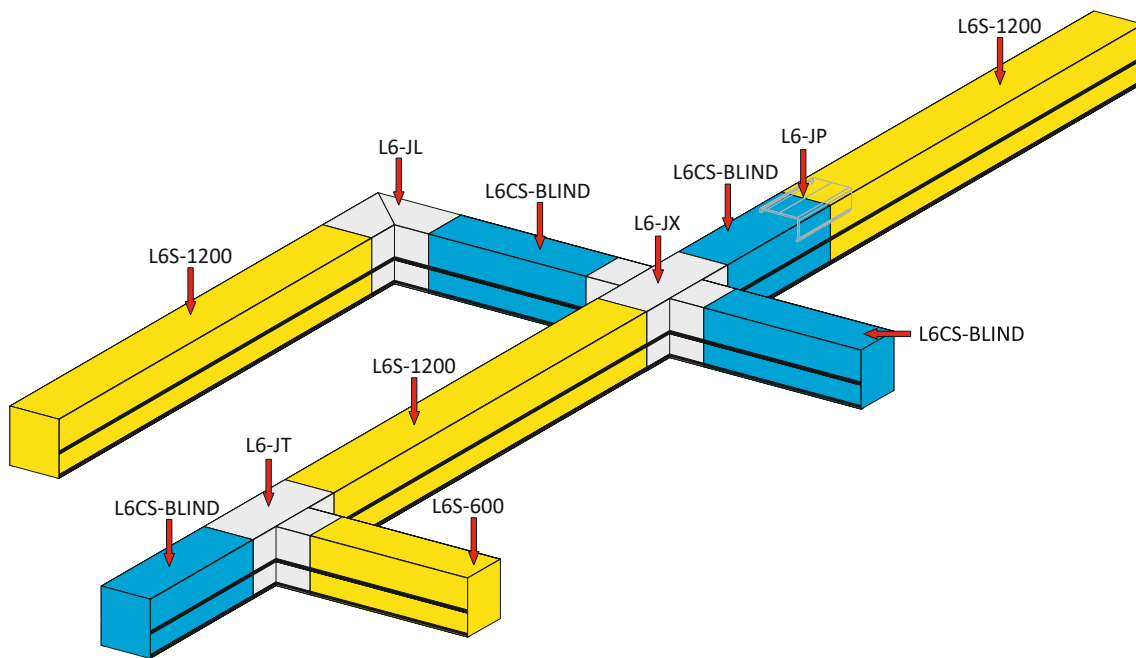

L6-JP

This document is confidential, and is the property of LUX Italia, that owns the copyright. The contents of this document is subject to change without notice. Customers are advised to consult LUX Italia sales representatives before ordering. Copyright © LUX Italia. All rights reserved – www.luxitalia.eu