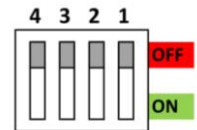

Codice prodotto / Product code / Produktcode:

L6C	1200	FE	40	90	65
MODEL	LENGTH	CONTROL GEAR	LIGHT COLOUR	CRI	BEAM ANGLE
L6C <i>C = ceiling</i>	900 <i>mm</i>	F <i>on-off</i>	27 2700 K	90	65°
L6C <i>S = suspended</i>	1200 <i>mm</i>	D <i>DALI</i>	30 3000 K		
L6R <i>R = recessed</i>	1500 <i>mm</i>	O <i>OpenDMX</i>	35 3500 K		
	1800 <i>mm</i>	E <i>Emergency</i>	40 4000 K		
			45 4500 K		
			50 5000 K		

Riduzione potenza in fase di installazione / Power reduction during installation / Leistungsreduzierung während der Installation:
DIP switch

L6-900					
FLUSSO	LOUT (mA)	4	3	2	1
63%	350	OFF	OFF	OFF	
90%	500	ON	OFF	OFF	
100%	550	OFF	ON	OFF	
127%	700	ON	ON	OFF	
154%	850	ON	OFF	ON	
non permesso	900	OFF	ON	ON	
non permesso	1050	ON	ON	ON	
Limite Uscita 48V					ON

L6-1500					
FLUSSO	LOUT (mA)	4	3	2	1
33%	350	OFF	OFF	OFF	
47%	500	ON	OFF	OFF	
52%	550	OFF	ON	OFF	
66%	700	ON	ON	OFF	
80%	850	ON	OFF	ON	
85%	900	OFF	ON	ON	
100%	1050	ON	ON	ON	
Limite Uscita 48V					ON

L6-1200					
FLUSSO	LOUT (mA)	4	3	2	1
41%	350	OFF	OFF	OFF	
58%	500	ON	OFF	OFF	
64%	550	OFF	ON	OFF	
82%	700	ON	ON	OFF	
100%	850	ON	OFF	ON	
105%	900	OFF	ON	ON	
123%	1050	ON	ON	ON	
Limite Uscita 48V					ON

L6-1800					
FLUSSO	LOUT (mA)	4	3	2	1
63%	350	OFF	OFF	OFF	
90%	500	ON	OFF	OFF	
100%	550	OFF	ON	OFF	
127%	700	ON	ON	OFF	
154%	850	ON	OFF	ON	
non permesso	900	OFF	ON	ON	
non permesso	1050	ON	ON	ON	
Limite Uscita 48V					ON

This document is confidential, and is the property of LUX Italia, that owns the copyright. The contents of this document is subject to change without notice. Customers are advised to consult LUX Italia sales representatives before ordering. Copyright © LUX Italia. All rights reserved – www.luxitalia.eu