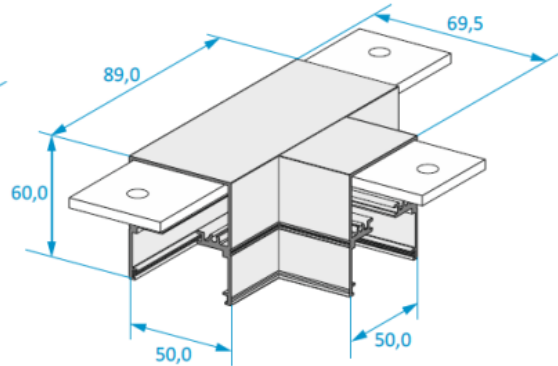

Accessori / Accessories / Zubehöre:

L6-JT

This document is confidential, and is the property of LUX Italia, that owns the copyright. The contents of this document is subject to change without notice. Customers are advised to consult LUX Italia sales representatives before ordering. Copyright © LUX Italia. All rights reserved – www.luxitalia.eu