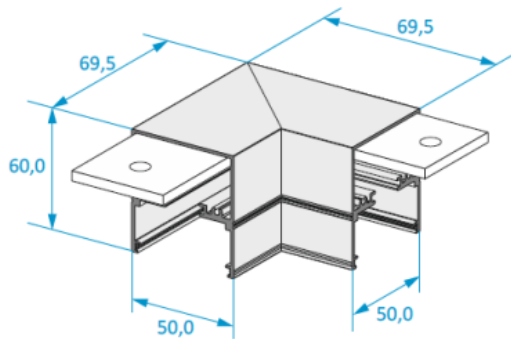

Accessori / Accessories / Zubehöre:

L6-JL