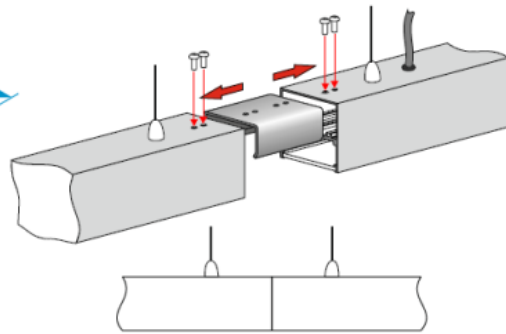

L6-JP

This document is confidential, and is the property of LUX Italia, that owns the copyright. The contents of this document is subject to change without notice. Customers are advised to consult LUX Italia sales representatives before ordering. Copyright © LUX Italia. All rights reserved – www.luxitalia.eu