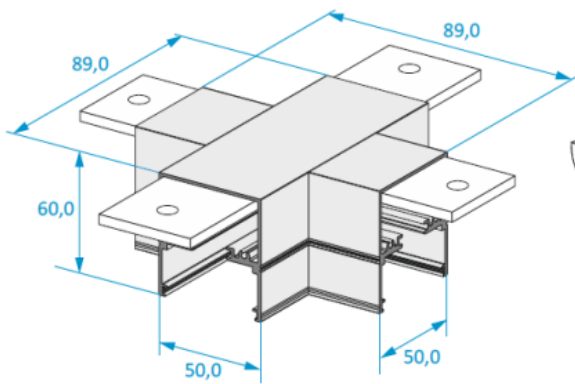

Accessori / Accessories / Zubehöre:

L6-JX

This document is confidential, and is the property of LUX Italia, that owns the copyright. The contents of this document is subject to change without notice. Customers are advised to consult LUX Italia sales representatives before ordering. Copyright © LUX Italia. All rights reserved – www.luxitalia.eu