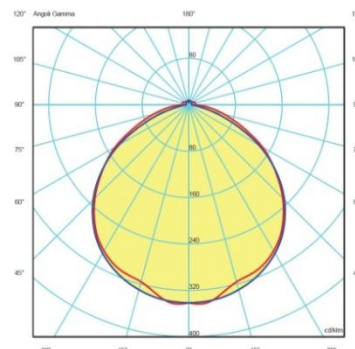

This document is confidential, and is the property of LUX Italia, that owns the copyright. The contents of this document is subject to change without notice. Customers are advised to consult LUX Italia sales representatives before ordering. Copyright © LUX Italia. All rights reserved – www.luxitalia.eu