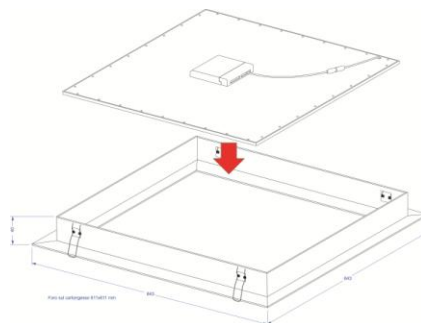

MODEL	LIGHT COLOUR	CRI	SYSTEM POWER	RATED LUMINOUS FLUX	CONTROL GEAR	EMERGENCY LIGHTING
C60G-F	4000 K	80 / 90	36 / 47,6 W	3700 / 5385 lm	No Dimmable	
C60G-FE	4000 K	80 / 90	36 / 47,6 W	3700 / 5385 lm	No Dimmable	✓
C60G-D	4000 K	80 / 90	36 / 47,6 W	3700 / 5385 lm	DALI	
C60G-DE	4000 K	80 / 90	36 / 47,6 W	3700 / 5385 lm	DALI	✓
C60G-O	4000 K	80 / 90	36 / 47,6 W	3700 / 5385 lm	Open DMX	
C60G-OE	4000 K	80 / 90	36 / 47,6 W	3700 / 5385 lm	Open DMX	✓

This document is confidential, and is the property of LUX Italia, that owns the copyright. The contents of this document is subject to change without notice.
Customers are advised to consult LUX Italia sales representatives before ordering. Copyright © LUX Italia. All rights reserved – www.luxitalia.eu