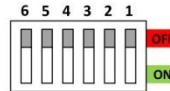

Riduzione potenza in fase di installazione / Power reduction during installation / Leistungsreduzierung während der Installation:

DIP switch

C60							
FLUSSO	LOUT (mA)	6	5	4	3	2	1
33,3%	350	OFF	OFF	OFF	OFF	OFF	
47,6%	500	ON	OFF	OFF	OFF	OFF	
52,4%	550	OFF	ON	OFF	OFF	OFF	
61,9%	650	ON	OFF	OFF	ON	OFF	
65,3%	685	OFF	OFF	OFF	OFF	ON	
66,7%	700	ON	ON	OFF	OFF	OFF	
71,4%	750	OFF	ON	ON	OFF	OFF	
80,0%	840	ON	ON	OFF	ON	OFF	
83,8%	880	OFF	ON	OFF	OFF	ON	
85,7%	900	ON	ON	ON	OFF	OFF	
92,3%	970	ON	OFF	OFF	ON	ON	
97,1%	1000	ON	ON	ON	ON	OFF	
100,0%	1050	OFF	ON	ON	OFF	ON	
110,0%	1150	ON	ON	OFF	ON	ON	
114,3%	1200	OFF	ON	ON	ON	ON	
126,6%	1330	ON	ON	ON	ON	ON	
Limite Uscita 48V							ON

This document is confidential, and is the property of LUX Italia, that owns the copyright. The contents of this document is subject to change without notice. Customers are advised to consult LUX Italia sales representatives before ordering. Copyright © LUX Italia. All rights reserved – www.luxitalia.eu

LUX Italia srl – Viale delle Industrie 34, 20040 Cambiagio (MI) – Italy | T +39 02 9530 8160 ; F +39 02 9534 6438
Sales information: sales@luxitalia.eu ; Other information: info@luxitalia.eu