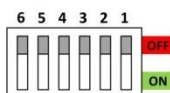

Modelli / Model / Modelle:

Downlight ad incasso / Recessed mounted downlights / Einbau-Downlights

	MODEL	LIGHT COLOUR	SYSTEM POWER	RATED LUMINOUS FLUX	CONTROL GEAR	EMERGENCY LIGHTING
	A45R-F	From 2700 to 5000 K	31 W	3480 lm	No Dimmable	
	A45R-FE	From 2700 to 5000 K	31 W	3480 lm	No Dimmable	✓
	A45R-D	From 2700 to 5000 K	31 W	3480 lm	DALI	
	A45R-DE	From 2700 to 5000 K	31 W	3480 lm	DALI	✓
	A45R-O	From 2700 to 5000 K	31 W	3480 lm	Open DMX	
	A45R-OE	From 2700 to 5000 K	31 W	3480 lm	Open DMX	✓

Codice prodotto / Product code / Produktcode:

A45R	FE	40	90	54
MODEL	CONTROL GEAR	LIGHT COLOUR	CRI	BEAM ANGLE
A45R <i>R = recessed</i>	F <i>on-off</i>	27 2700 K	90	54°
	D <i>DALI</i>	30 3000 K		
	O <i>OpenDMX</i>	35 3500 K		
	E <i>Emergency</i>	40 4000 K		
		45 4500 K		
		50 5000 K		

Riduzione potenza in fase di installazione / Power reduction during installation / Leistungsreduzierung während der Installation:

DIP switch

A45							
FLUSSO	LOUT (mA)	6	5	4	3	2	1
40,0%	350	OFF	OFF	OFF	OFF	OFF	
56,0%	500	ON	OFF	OFF	OFF	OFF	
62,5%	550	OFF	ON	OFF	OFF	OFF	
73,8%	650	ON	OFF	OFF	ON	OFF	
77,8%	685	OFF	OFF	OFF	OFF	ON	
79,5%	700	ON	ON	OFF	OFF	OFF	
85,2%	750	OFF	ON	ON	OFF	OFF	
95,4%	840	ON	ON	OFF	ON	OFF	
100,0%	880	OFF	ON	OFF	OFF	ON	
102,3%	900	ON	ON	ON	OFF	OFF	
110,2%	970	ON	OFF	OFF	ON	ON	
113,6%	1000	ON	ON	ON	ON	OFF	
119,3%	1050	OFF	ON	ON	OFF	ON	
130,0%	1150	ON	ON	OFF	ON	ON	
NON PERMESSO	1200	OFF	ON	ON	ON	ON	
NON PERMESSO	1330	ON	ON	ON	ON	ON	
Limite Uscita 48V							ON

This document is confidential, and is the property of LUX Italia, that owns the copyright. The contents of this document is subject to change without notice. Customers are advised to consult LUX Italia sales representatives before ordering. Copyright © LUX Italia. All rights reserved – www.luxitalia.eu