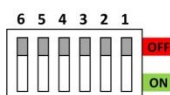

Modelli / Model / Modelle:

Downlight ad incasso / Recessed mounted downlights / Einbau-Downlights

	MODEL	LIGHT COLOUR	SYSTEM POWER	RATED LUMINOUS FLUX	CONTROL GEAR	EMERGENCY LIGHTING
	A40R-F	From 2700 to 5000 K	30 W	4600 lm	No Dimmable	
	A40R-FE	From 2700 to 5000 K	30 W	4600 lm	No Dimmable	✓
	A40R-D	From 2700 to 5000 K	30 W	4600 lm	DALI	
	A40R-DE	From 2700 to 5000 K	30 W	4600 lm	DALI	✓
	A40R-O	From 2700 to 5000 K	30 W	4600 lm	Open DMX	
	A40R-OE	From 2700 to 5000 K	30 W	4600 lm	Open DMX	✓

Codice prodotto / Product code / Produktcode:

A40R	-	FE	-	40	-	90	-	160
MODEL		CONTROL GEAR		LIGHT COLOUR		CRI		BEAM ANGLE
A40R <i>R = recessed</i>		F <i>on-off</i>		27 2700 K		90		160°
		D <i>DALI</i>		30 3000 K				
		O <i>OpenDMX</i>		35 3500 K				
		E <i>Emergency</i>		40 4000 K				
				45 4500 K				
				50 5000 K				

Riduzione potenza in fase di installazione / Power reduction during installation / Leistungsreduzierung während der Installation:

DIP switch

A40							
FLUSSO	LOUT (mA)	6	5	4	3	2	1
40,0%	350	OFF	OFF	OFF	OFF	OFF	
56,0%	500	ON	OFF	OFF	OFF	OFF	
62,5%	550	OFF	ON	OFF	OFF	OFF	
73,8%	650	ON	OFF	OFF	ON	OFF	
77,8%	685	OFF	OFF	OFF	OFF	ON	
79,5%	700	ON	ON	OFF	OFF	OFF	
85,2%	750	OFF	ON	ON	OFF	OFF	
95,4%	840	ON	ON	OFF	ON	OFF	
100,0%	880	OFF	ON	OFF	OFF	ON	
102,3%	900	ON	ON	ON	OFF	OFF	
110,2%	970	ON	OFF	OFF	ON	ON	
113,6%	1000	ON	ON	ON	ON	OFF	
119,3%	1050	OFF	ON	ON	OFF	ON	
130,0%	1150	ON	ON	OFF	ON	ON	
NON PERMESSO	1200	OFF	ON	ON	ON	ON	
NON PERMESSO	1330	ON	ON	ON	ON	ON	
Limite Uscita 48V							ON

This document is confidential, and is the property of LUX Italia, that owns the copyright. The contents of this document is subject to change without notice. Customers are advised to consult LUX Italia sales representatives before ordering. Copyright © LUX Italia. All rights reserved – www.luxitalia.eu