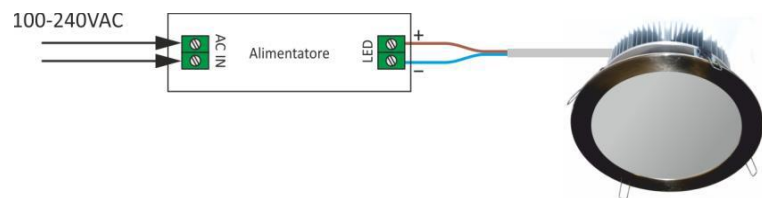

Modelli / Model / Modelle:

Downlight ad incasso / Recessed mounted downlights / Einbau-Downlights

	MODEL	LIGHT COLOUR	SYSTEM POWER	RATED LUMINOUS FLUX	CONTROL GEAR	EMERGENCY LIGHTING
	A30R-F	From 2700 to 5000 K	24 W	2310 lm	No Dimmable	
	A30R-FE	From 2700 to 5000 K	24 W	2310 lm	No Dimmable	✓
	A30R-D	From 2700 to 5000 K	24 W	2310 lm	DALI	
	A30R-DE	From 2700 to 5000 K	24 W	2310 lm	DALI	✓
	A30R-O	From 2700 to 5000 K	24 W	2310 lm	Open DMX	
	A30R-OE	From 2700 to 5000 K	24 W	2310 lm	Open DMX	✓

Codice prodotto / Product code / Produktcode:

A30R	FE	40	90	160
MODEL	CONTROL GEAR	LIGHT COLOUR	CRI	BEAM ANGLE
A30R <i>R = recessed</i>	F <i>on-off</i>	27 2700 K	90	160°
A30C <i>C = ceiling</i>	D <i>DALI</i>	30 3000 K		
	O <i>OpenDMX</i>	35 3500 K		
	E <i>Emergency</i>	40 4000 K		
		45 4500 K		
		50 5000 K		

Schema di Collegamento / Connection diagram / Verbindung:

This document is confidential, and is the property of LUX Italia, that owns the copyright. The contents of this document is subject to change without notice. Customers are advised to consult LUX Italia sales representatives before ordering. Copyright © LUX Italia. All rights reserved – www.luxitalia.eu