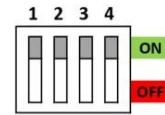

Riduzione potenza in fase di installazione / Power reduction during installation / Leistungsreduzierung während der Installation:

DIP switch

A30					
FLUSSO	LOUT (mA)	1	2	3	4
36%	250	OFF	OFF	OFF	OFF
43%	300	OFF	OFF	OFF	ON
50%	350	OFF	OFF	ON	OFF
57%	400	OFF	OFF	ON	ON
64%	450	OFF	ON	OFF	OFF
71%	500	OFF	ON	OFF	ON
79%	550	OFF	ON	ON	OFF
86%	600	OFF	ON	ON	ON
93%	650	ON	OFF	OFF	OFF
100%	700	ON	OFF	OFF	ON
107%	750	ON	OFF	ON	OFF
114%	800	ON	OFF	ON	ON
121%	850	ON	ON	OFF	OFF
129%	900	ON	ON	OFF	ON
136%	950	ON	ON	ON	OFF
143%	1000	ON	ON	ON	ON

This document is confidential, and is the property of LUX Italia, that owns the copyright. The contents of this document is subject to change without notice. Customers are advised to consult LUX Italia sales representatives before ordering. Copyright © LUX Italia. All rights reserved – www.luxitalia.eu

LUX Italia srl – Viale delle Industrie 34, 20040 Cambiagio (MI) – Italy | T +39 02 9530 8160 ; F +39 02 9534 6438
Sales information: sales@luxitalia.eu ; Other information: info@luxitalia.eu